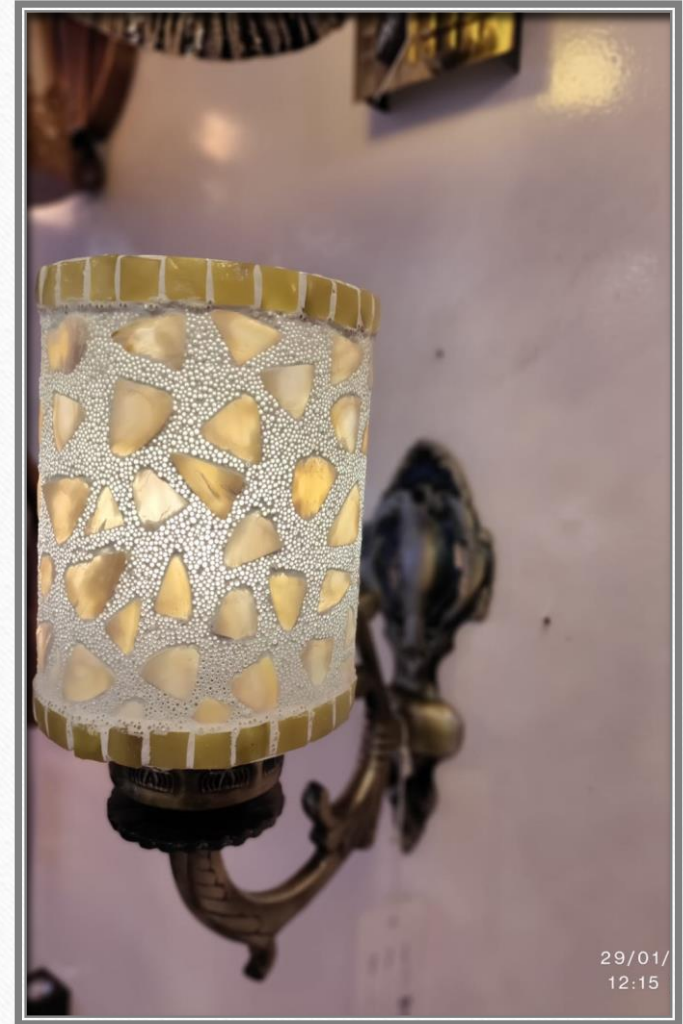

Wall light

Suitable For :Living Aarea/Dining/ Bed Room

Holder Type: B22

Antique Finish

29/01/
12:15