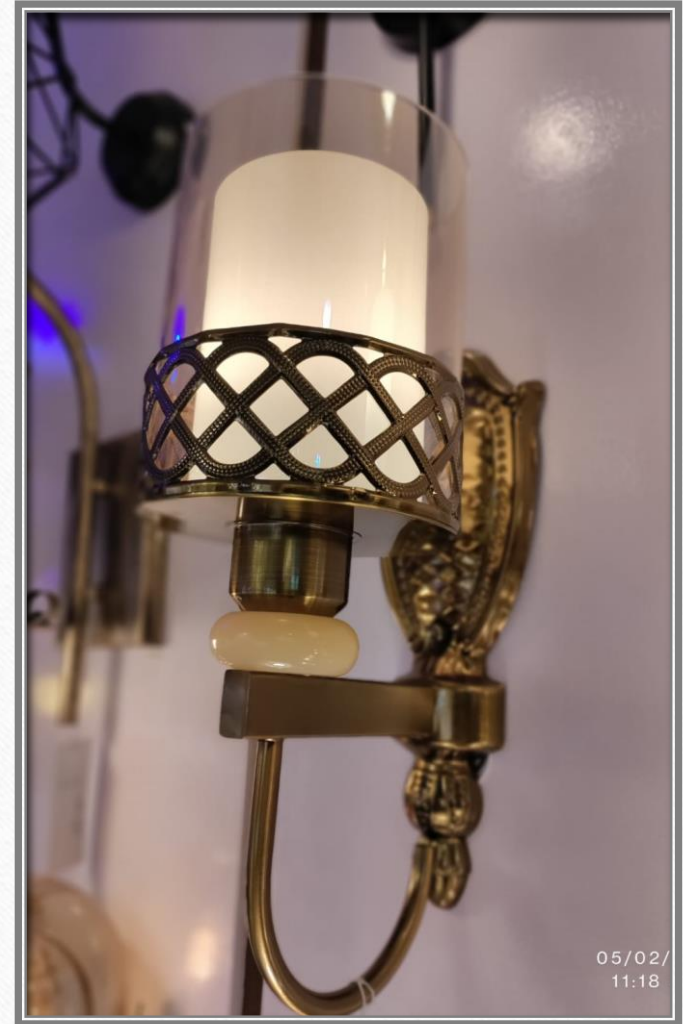

29/01/
12:14

Wall Light

Suitable For :Living Aarea/Dining/ Bed Room

Holder Type: E27

Antique Finish

05/02/
11:18

Wall light

Suitable For: Living Area/ Bed Room/ Dining