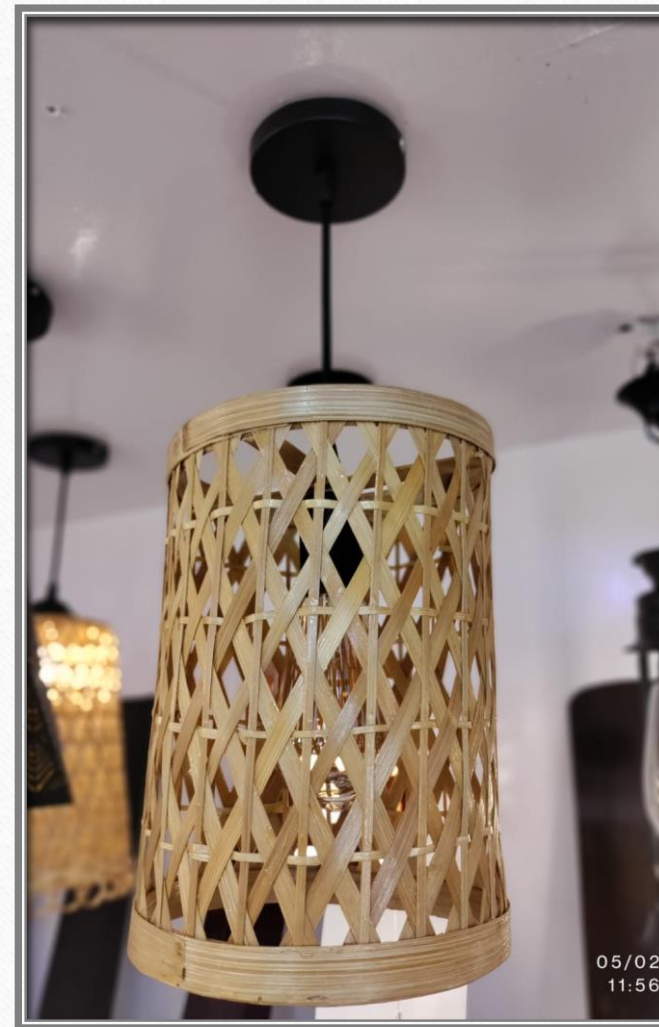

Antique Copper Finish

Holder Type: E27

Hanging Light

Lantern

Light Source ; B22

05/02/
11:56

Hanging Light

Bamboo

Light Source: E27

Hanging Light

Bamboo

Light Source: E27

Hanging Light

Wooden

Light Source :E27

Hanging Light