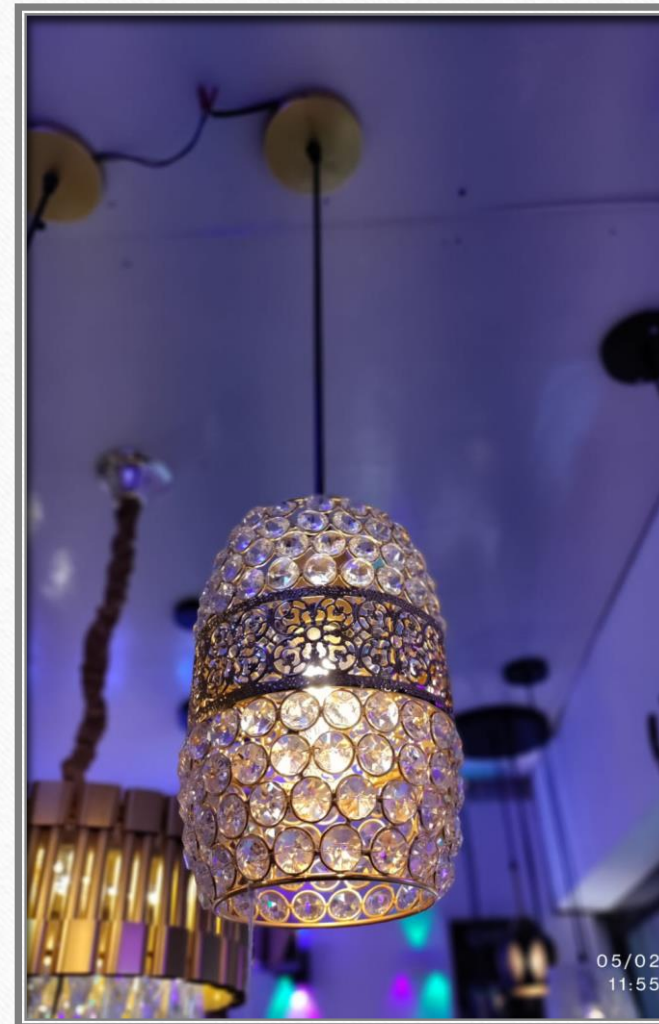

Hanging Light

Crystal Finish

Holder Type: E27