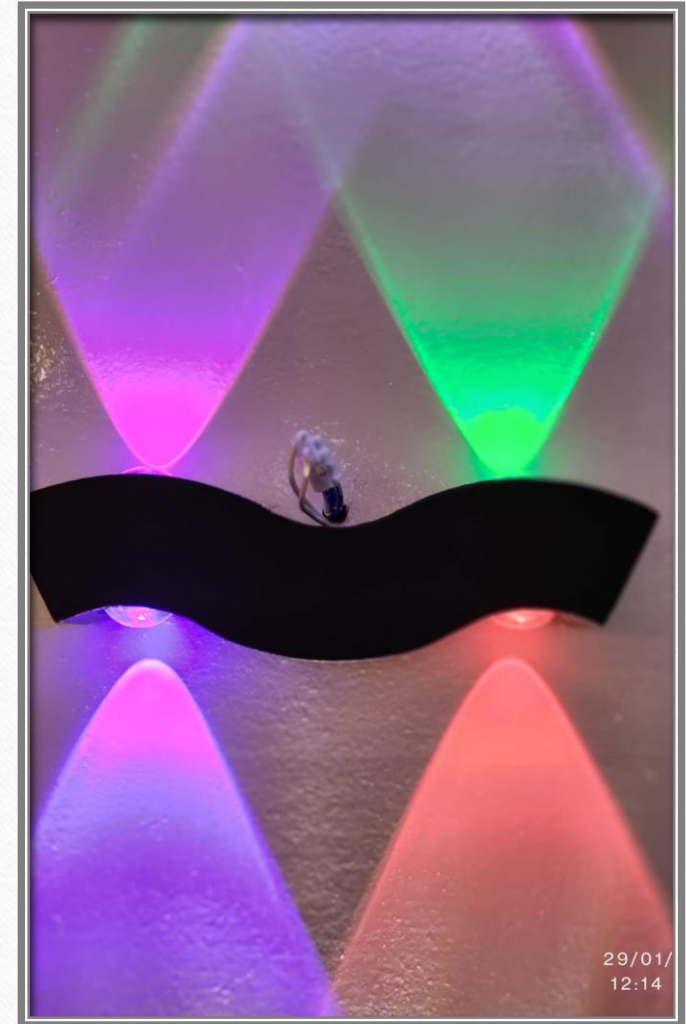

29/01/
12:14

Wall Light

Suitable For :Living Aarea/Dining/ Bed Room

Holder Type: E27

Antique Finish

05/02/
11:18

Wall light

Suitable For: Living Area/ Bed Room/ Dining