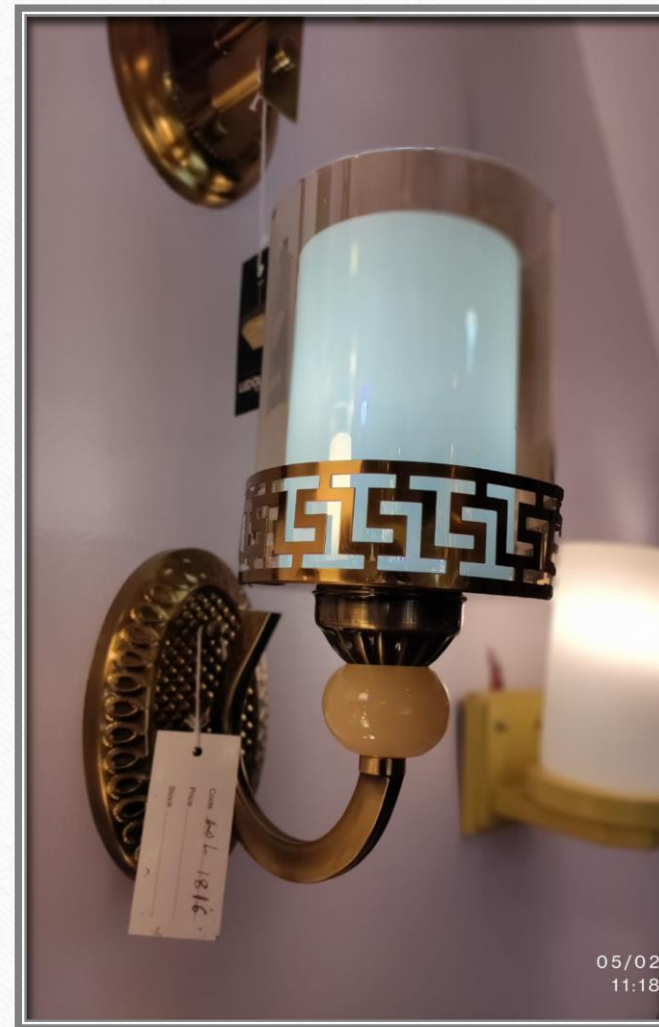

Suitable For :Living Aarea/Dining/ Bed Room

Light Source: LED

White , Warm White & Natural White

1 Year Warranty

Wall Light

Suitable For :Living Aarea/Dining/ Bed Room

Holder Type: E27

Antique Finish