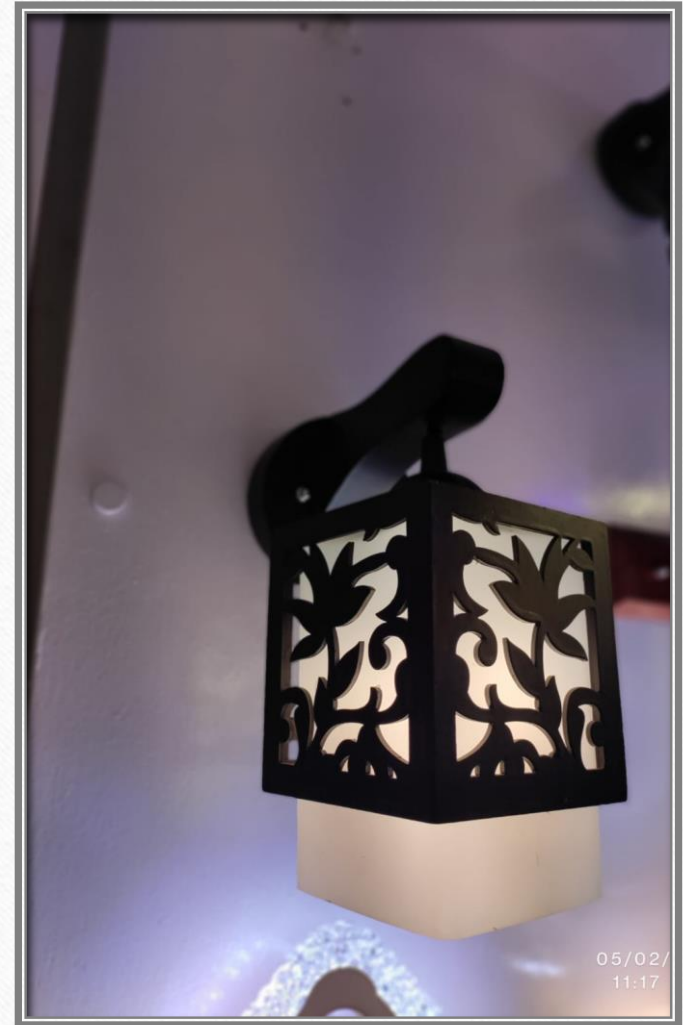

Wall Light

Suitable For :Living Aarea/Dining/ Bed Room

Holder Type: E27

Wooden Finish