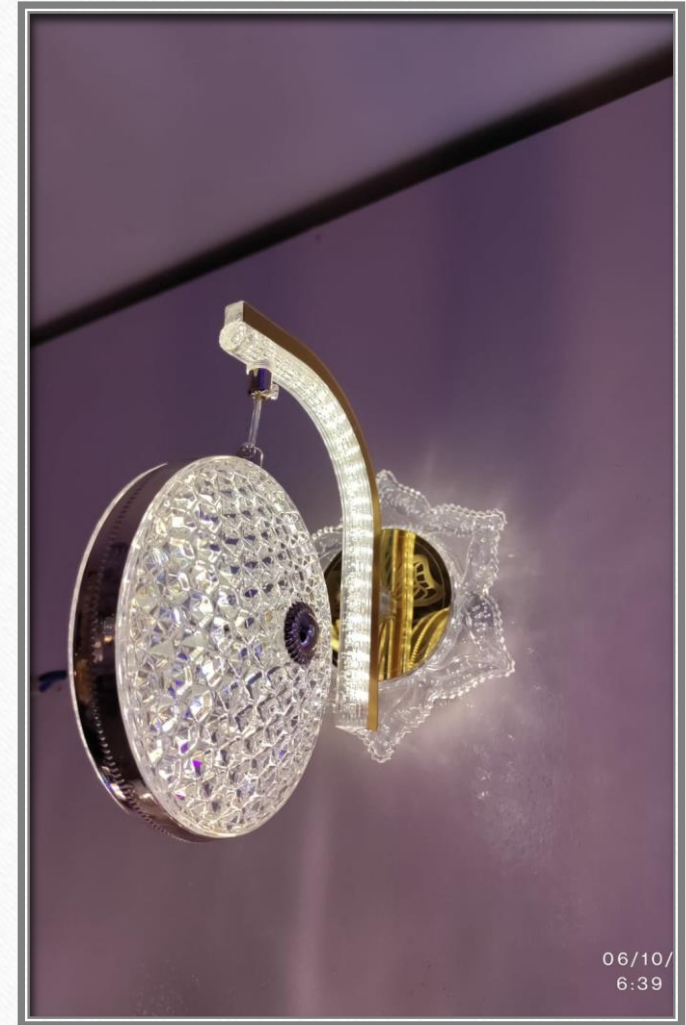

Crystal Wall Light

White , Warm White & Natural White

Suitable For Living Area/ Bed room

Light Source: LED

1 Year Warranty