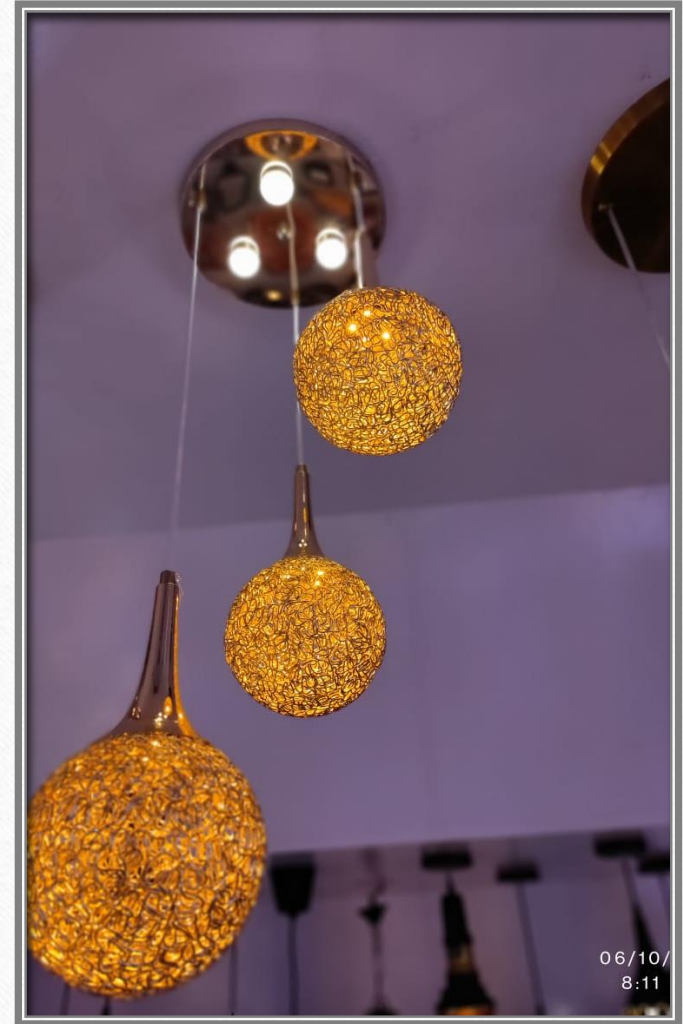

Chnadelier 3 Lights

White, Warm White & Natural White

Suitable For: Living Area/ Dining

Light Source; LED

1 Year Warranty

06/10/
8:11