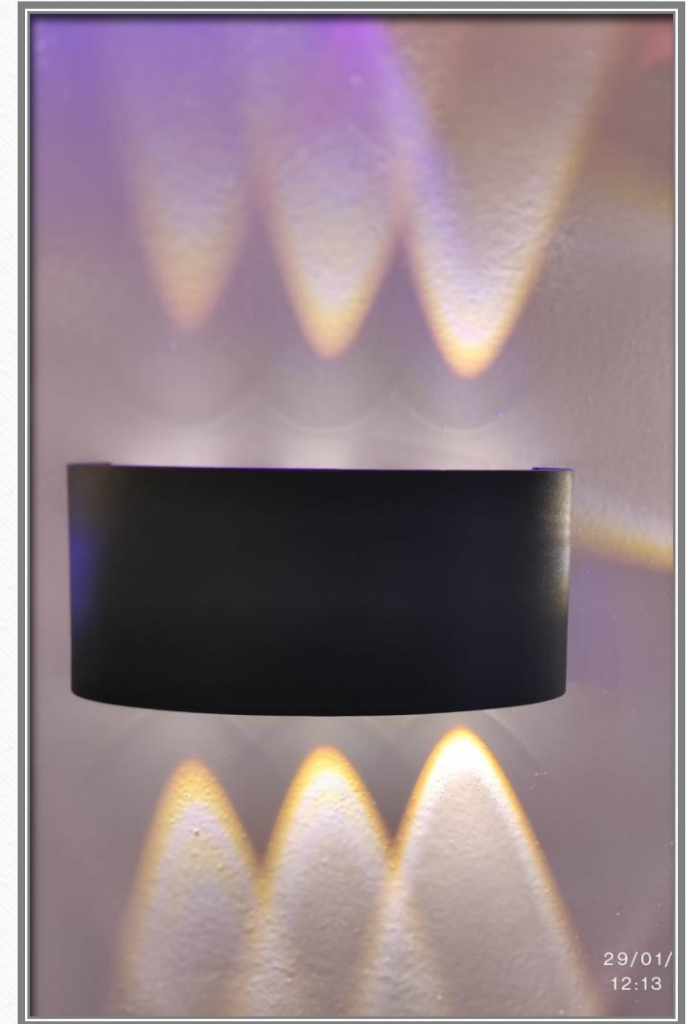

Wall light

Outdoor

IP 65 Protection Rating

2 Way Warm White

1 year Warranty