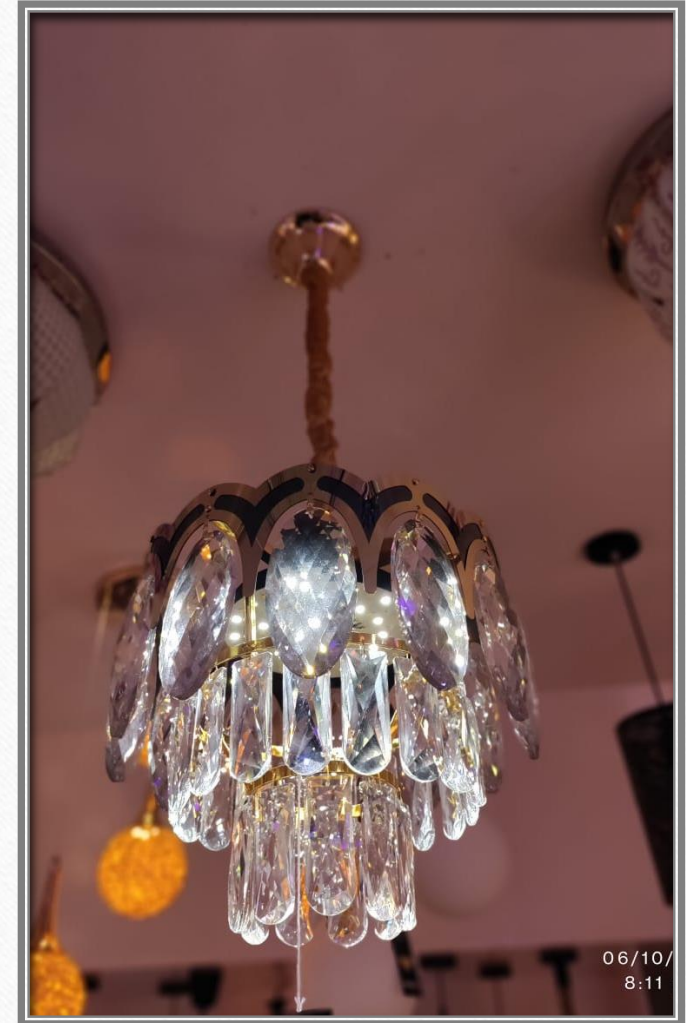

Chandelier

Available in 300MM / 400MM / 500MM / 600MM

White, Warm White & Natural White

Suitable For: Living Area/ Dining

Light Source; LED

1 Year Warranty

06/10/
8:11