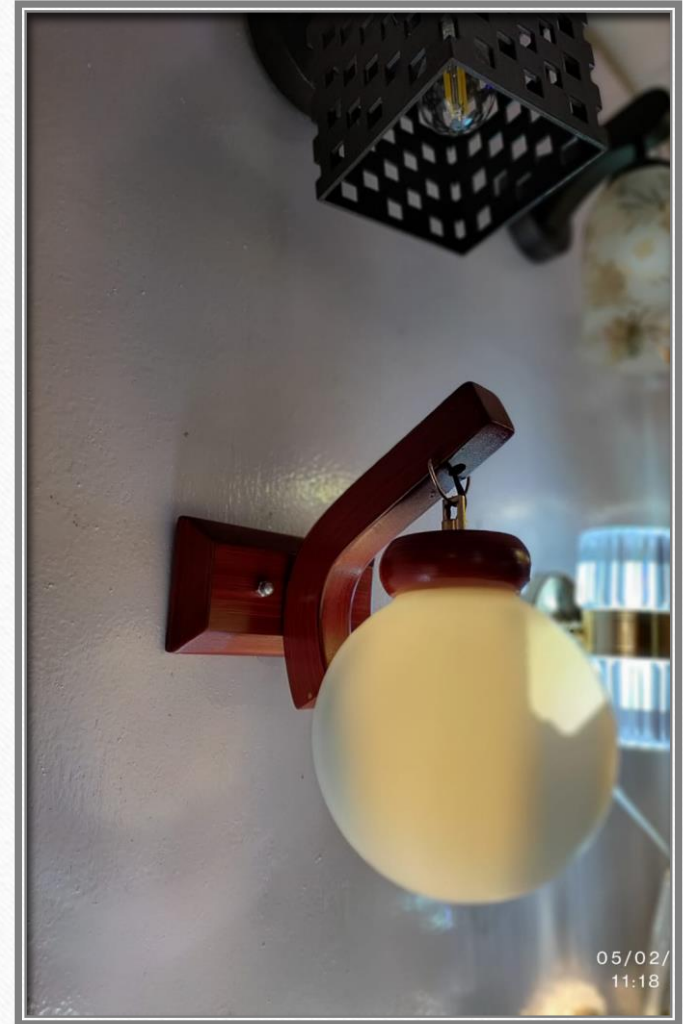

Wall Light

Suitable For :Living Aarea/Dining/ Bed Room

Holder Type: E27

Antique Finish

Wall Light

Suitable For :Living Aarea/Dining/ Bed Room

Holder Type: B22

Wooden Finish