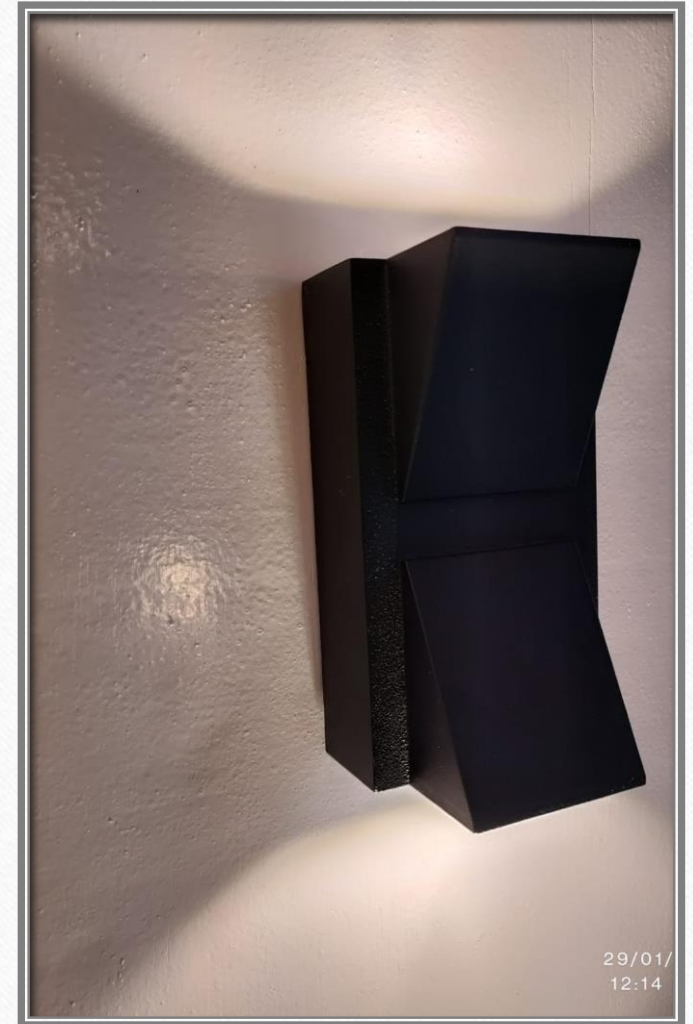

1 year Warranty

Wall light

Outdoor

IP 65 Protection Rating

2 Way Warm White

1 year Warranty

Wall light

Outdoor