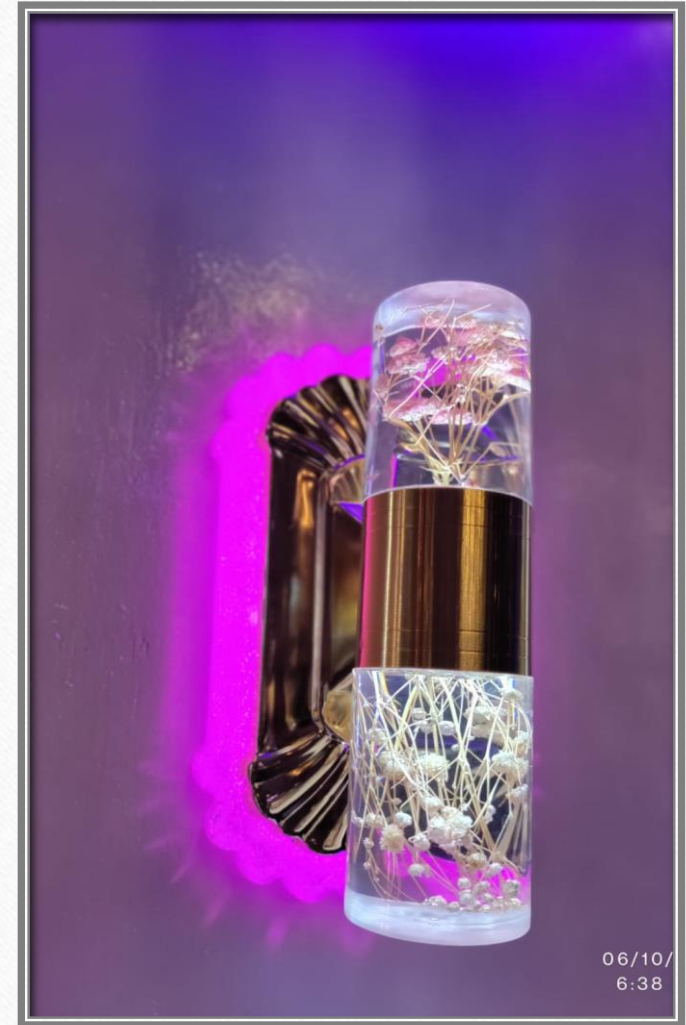

Wall Light

Multy colour Wall Light

Light Source; LED

1 Year Warranty

Wall Light

Multy colour Wall Light

Light Source; LED

1 Year Warranty