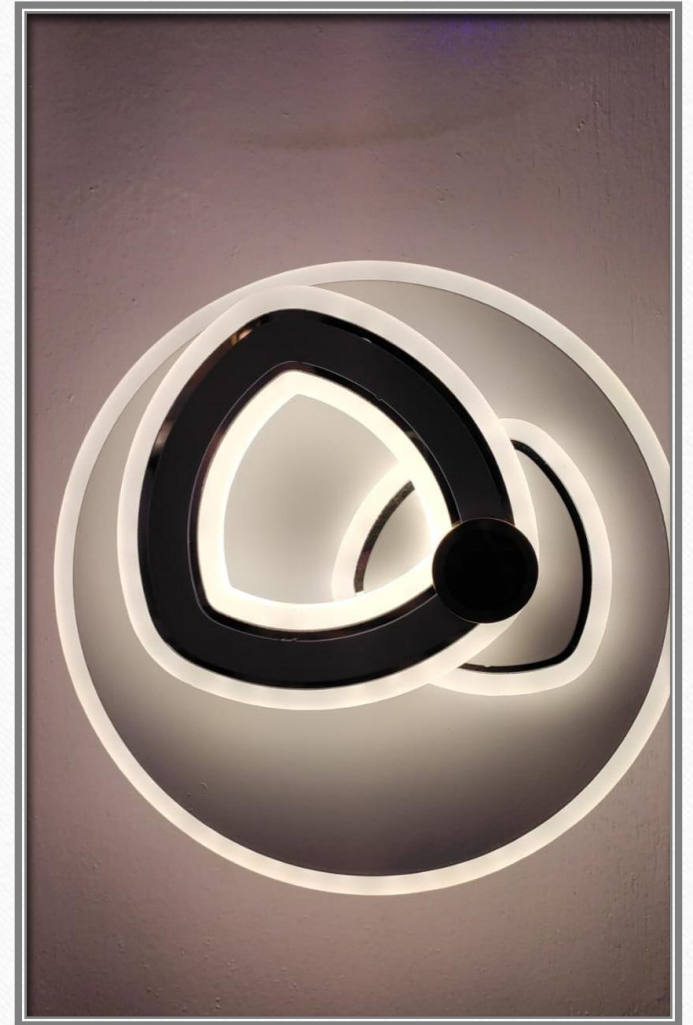

Light Source: LED

White , Warm White & Natural White

1 Year Warranty

Wall Light / Ceiling

Suitable For :Living Aarea/Dining/ Bed Room

Light Source: LED

White , Warm White & Natural White

1 Year Warranty