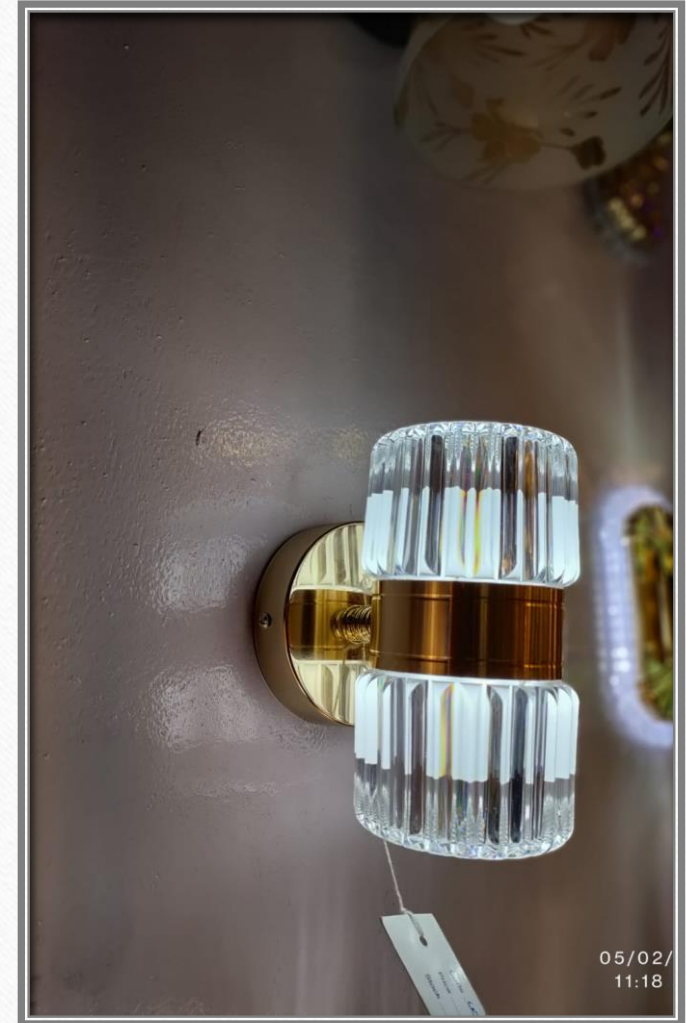

Wall Light

Suitable For :Living Aarea/Dining/ Bed Room

Light Source: LED

White , Warm White & Natural White

1 Year Warranty